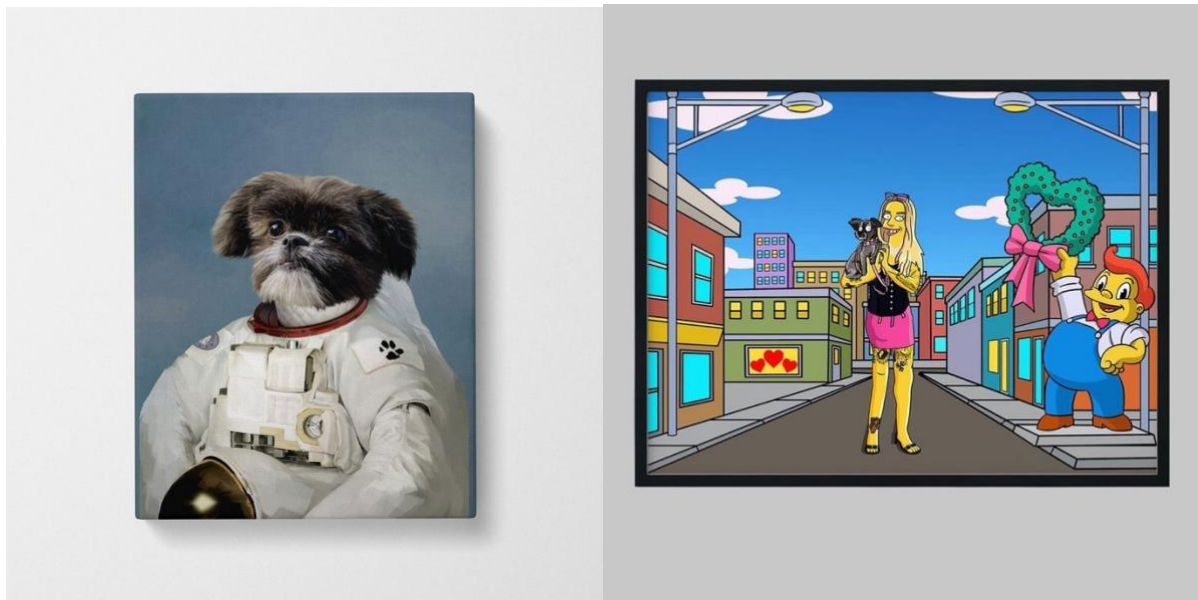

10. "Cool Portraits," TikTok Campaign, Hoski Media, May, 2022.